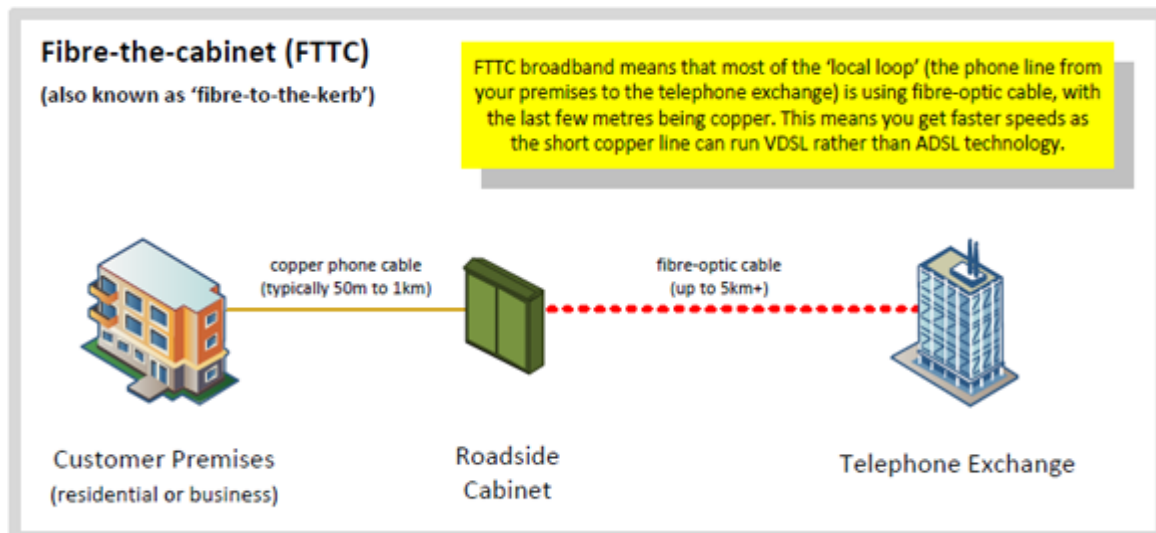

Everything you need to know about FTTC – Fibre-to-the-Cabinet

TAKE YOUR BUSINESS FURTHER WITH A FASTER, MORE RELIABLE
INTERNET CONNECTION.

What is fibre broadband?

Fibre broadband is a new type of broadband that is currently being deployed in the by Swift Managed Services which uses fibre optic cables to help increase the speed of your broadband connection. It is often referred to as 'super-fast broadband' or 'next-generation broadband' as it offers faster speeds than have been available to date using older generation networks. It is available to both home and business users.

Fibre to the cabinet (FTTC)

Fibre-to-the-Cabinet (FTTC) involves running fibre optic cables from the telephone exchange or distribution point to the street cabinets which then connect to a standard phone line to provide broadband.

This is combined with a copper cable from the cabinet to the home or business which uses VDSL or similar technology that can deliver much faster speeds over shorter distances.

How fast is fibre broadband?

FTTC broadband comes in two variants which offer a downstream line speed of 80meg (80Mbps) or 40meg (40Mbps).